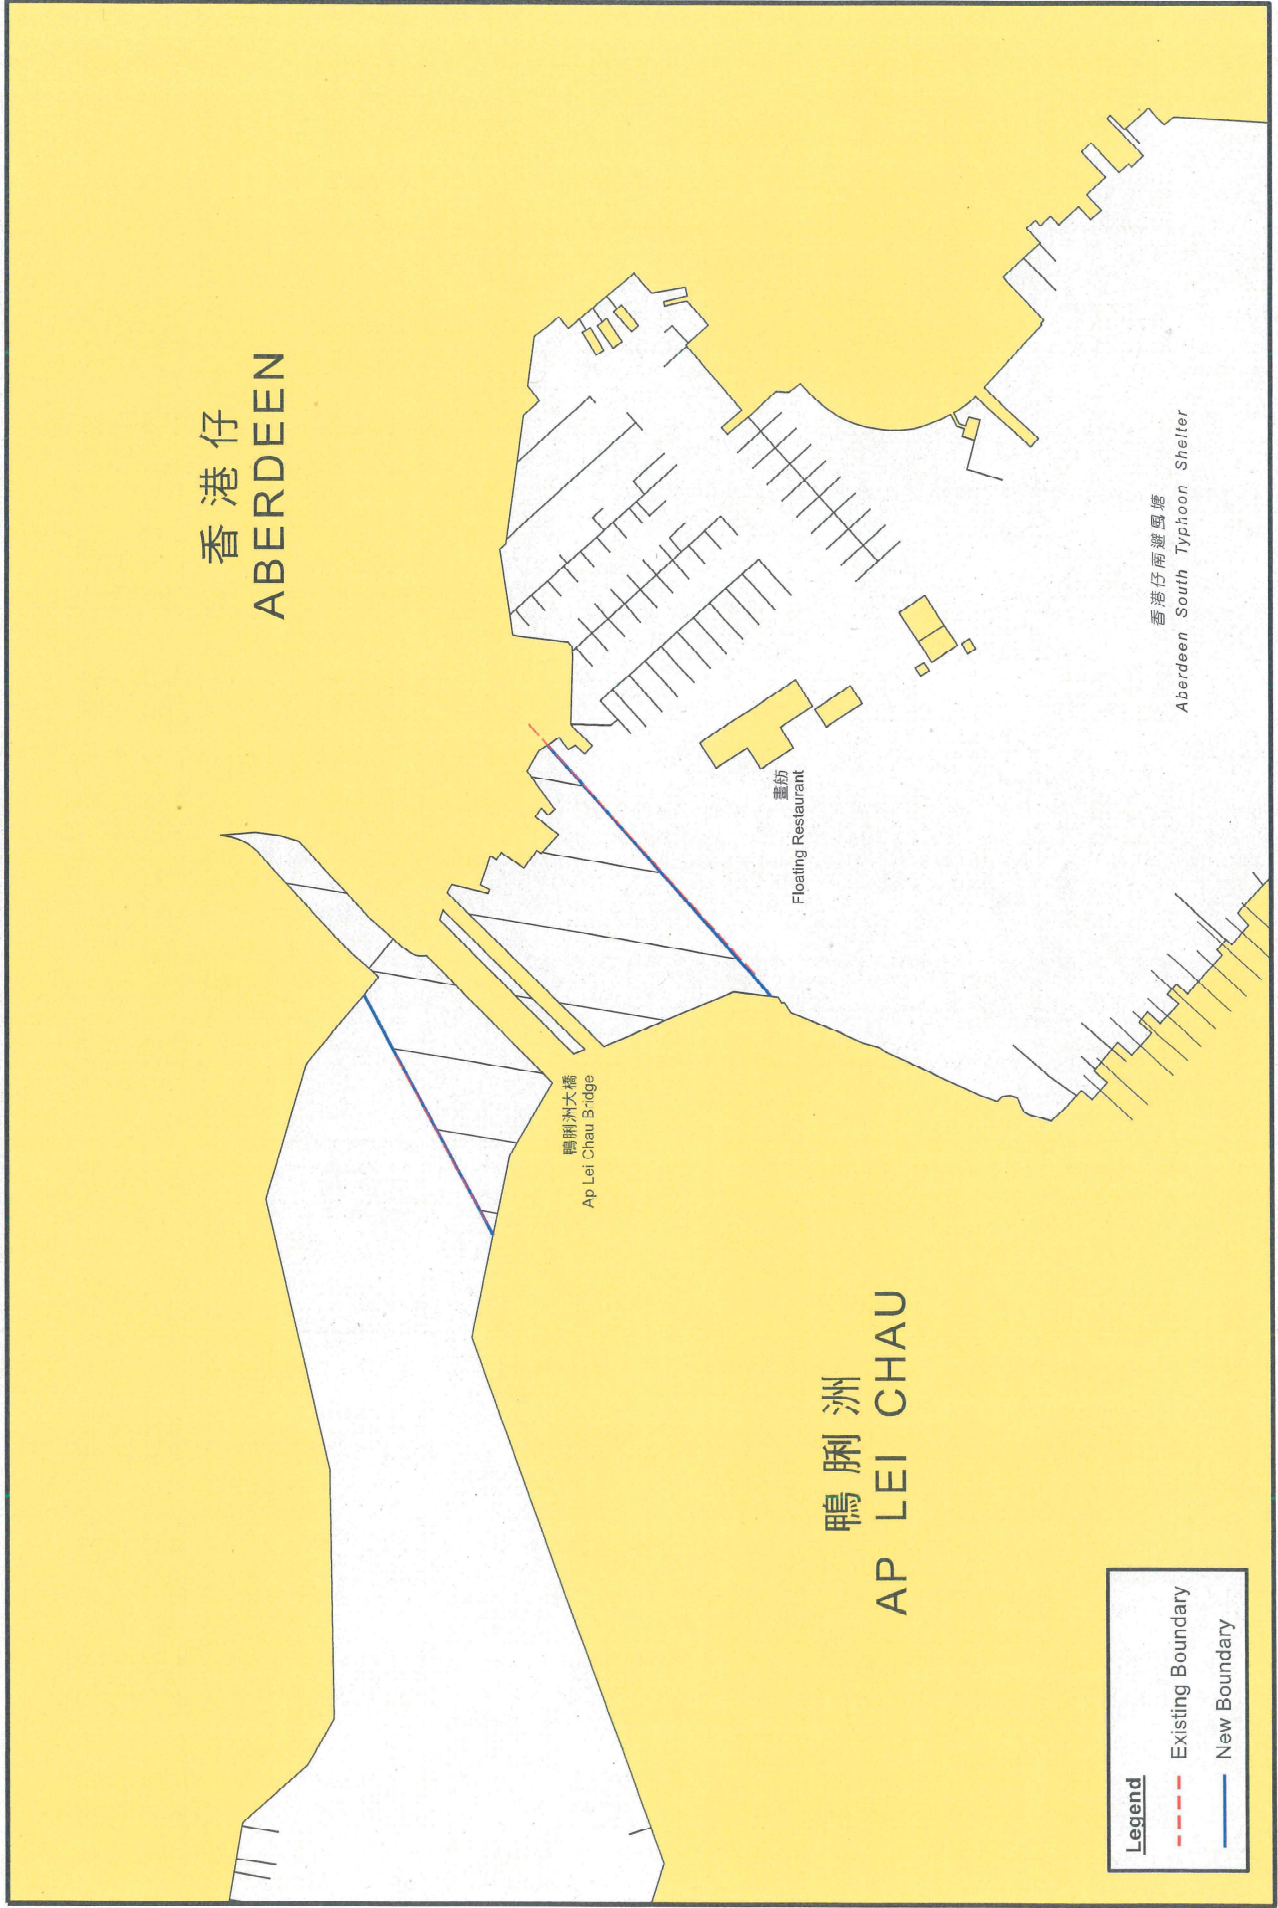

Tsing Tsuen and Tsing Yi Bridges Area

Legend

- Existing Boundary
- New Boundary

Ap Lei Chau Bridge Area

Kap Shui Mun Bridge Area