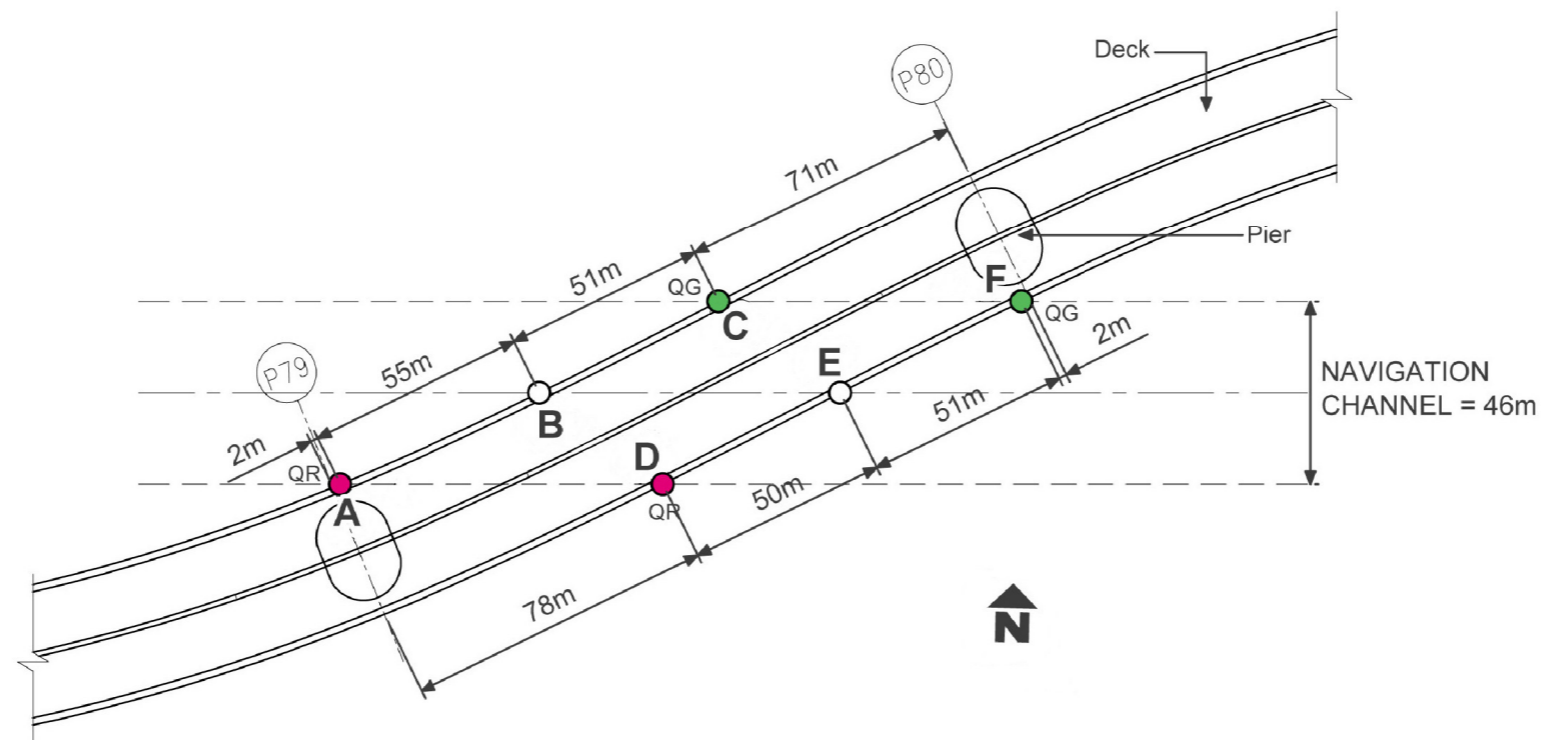

**FIGURE 2**

**Legend**

- Isophase Light 4s
- Continuous Quick Flashing Red Light (QR) and Continuous Quick Flashing Green Light (QG) (60 flashes/min)

- QG Continuous Quick Flashing Green Light
- QR Continuous Quick Flashing Red Light
- ISO.4s Isophase (duration of light and darkness equal) at 4s repeat
- A-F** Alphabetic order of lights

Printed by : \$USER\$ 22/02/2017  
 Filename : Z:\Drawings\214487\Sketch\E-HY\_2011\_09-SK196-eng.dgn

Drawing Title

**THE LAYOUT OF NAVIGATION SPAN AT HKLR AREA No. 2(c)**

Drawn	BC	Date	21/02/2017	Drawing No.	214487/1/SK/196
Checked	DC	Approved	MKC	Status	
Rev	A	PRELIMINARY	21/02	Scale	N. T. S.
		Description	Date		Rev. <b>A</b>